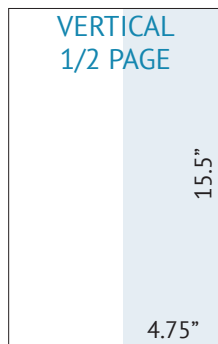

ADVERTISING RATES - 2025

Ad Size	Single Issue Rates	Discounted rates for 12 issues
FULL PAGE – 10" x 15.5"	B/W: \$500 Color: \$750	B/W: \$4200 (\$350/issue) Color: \$6300 (\$525/issue)
1/2 PAGE – 10" x 7.5" or 4.75" x 15.5"	B/W: \$250 Color: \$375	B/W: \$2100 (\$175/issue) Color: \$3150 (\$262.50/issue)
1/4 PAGE – 10" x 3.75" or 4.75" x 7.5"	B/W: \$125 Color: \$190	B/W: \$1050 (\$87.50/issue) Color: \$1595 (\$133/issue)
1/8 PAGE – 10" x 1.875" or 4.75" x 3.75"	B/W: \$65 Color: \$100	B/W: \$546 (\$45.50/issue) Color: \$840 (\$70/issue)
BUSINESS CARD – 3.5" x 2" or 2" x 3.5"	B/W: \$35 Color: \$55	B/W: \$294 (\$24.50/issue) Color: \$462 (\$38.50/issue)